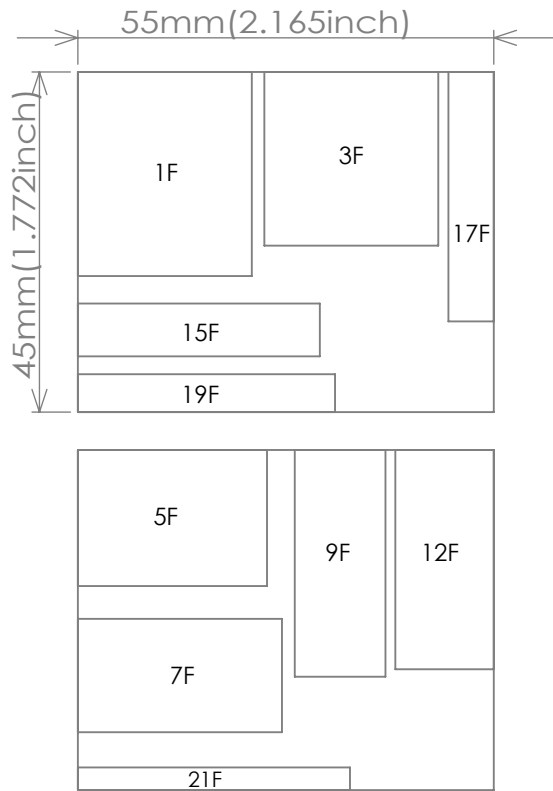

Les Paul Custom

Les Paul Standard

These inlay sizes are not precise, just for rough cut.