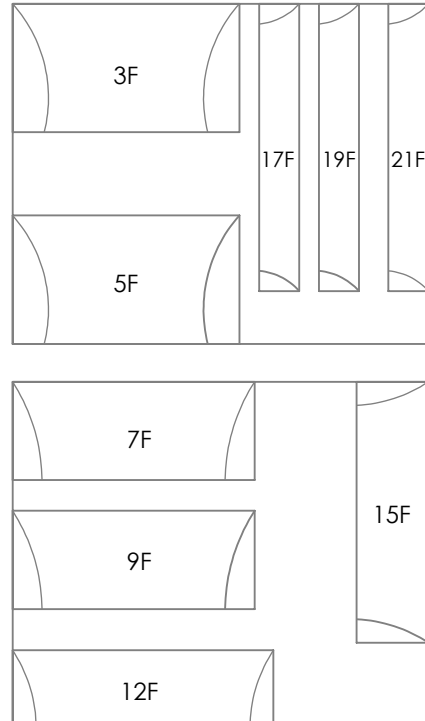

Les Paul Custom

Les Paul Standard

These inlay sizes are not precise, just for rough cut.