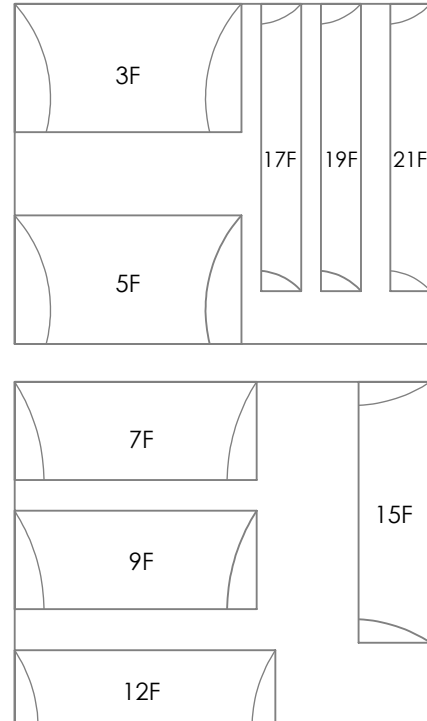

Les Paul Custom

Les Paul Standard

These inlay sizes are not precise, just for rough cut.