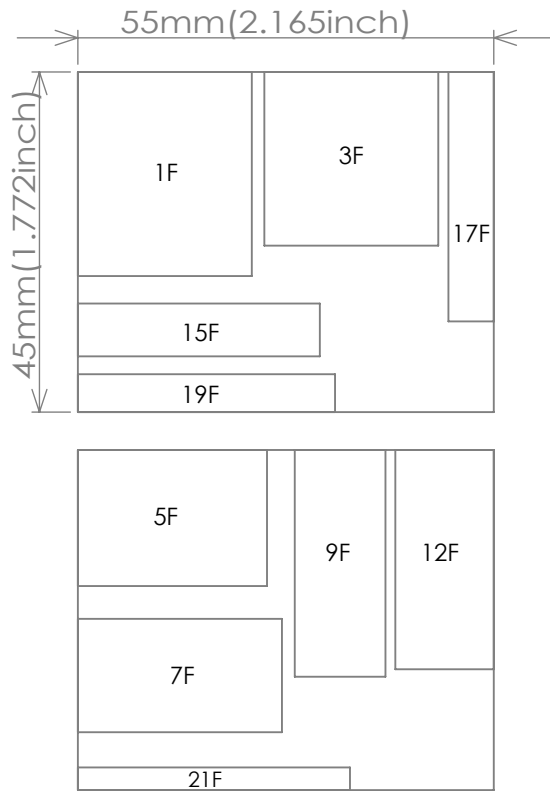

Les Paul Custom

Les Paul Standard

These inlay sizes are not precise, just for rough cut.